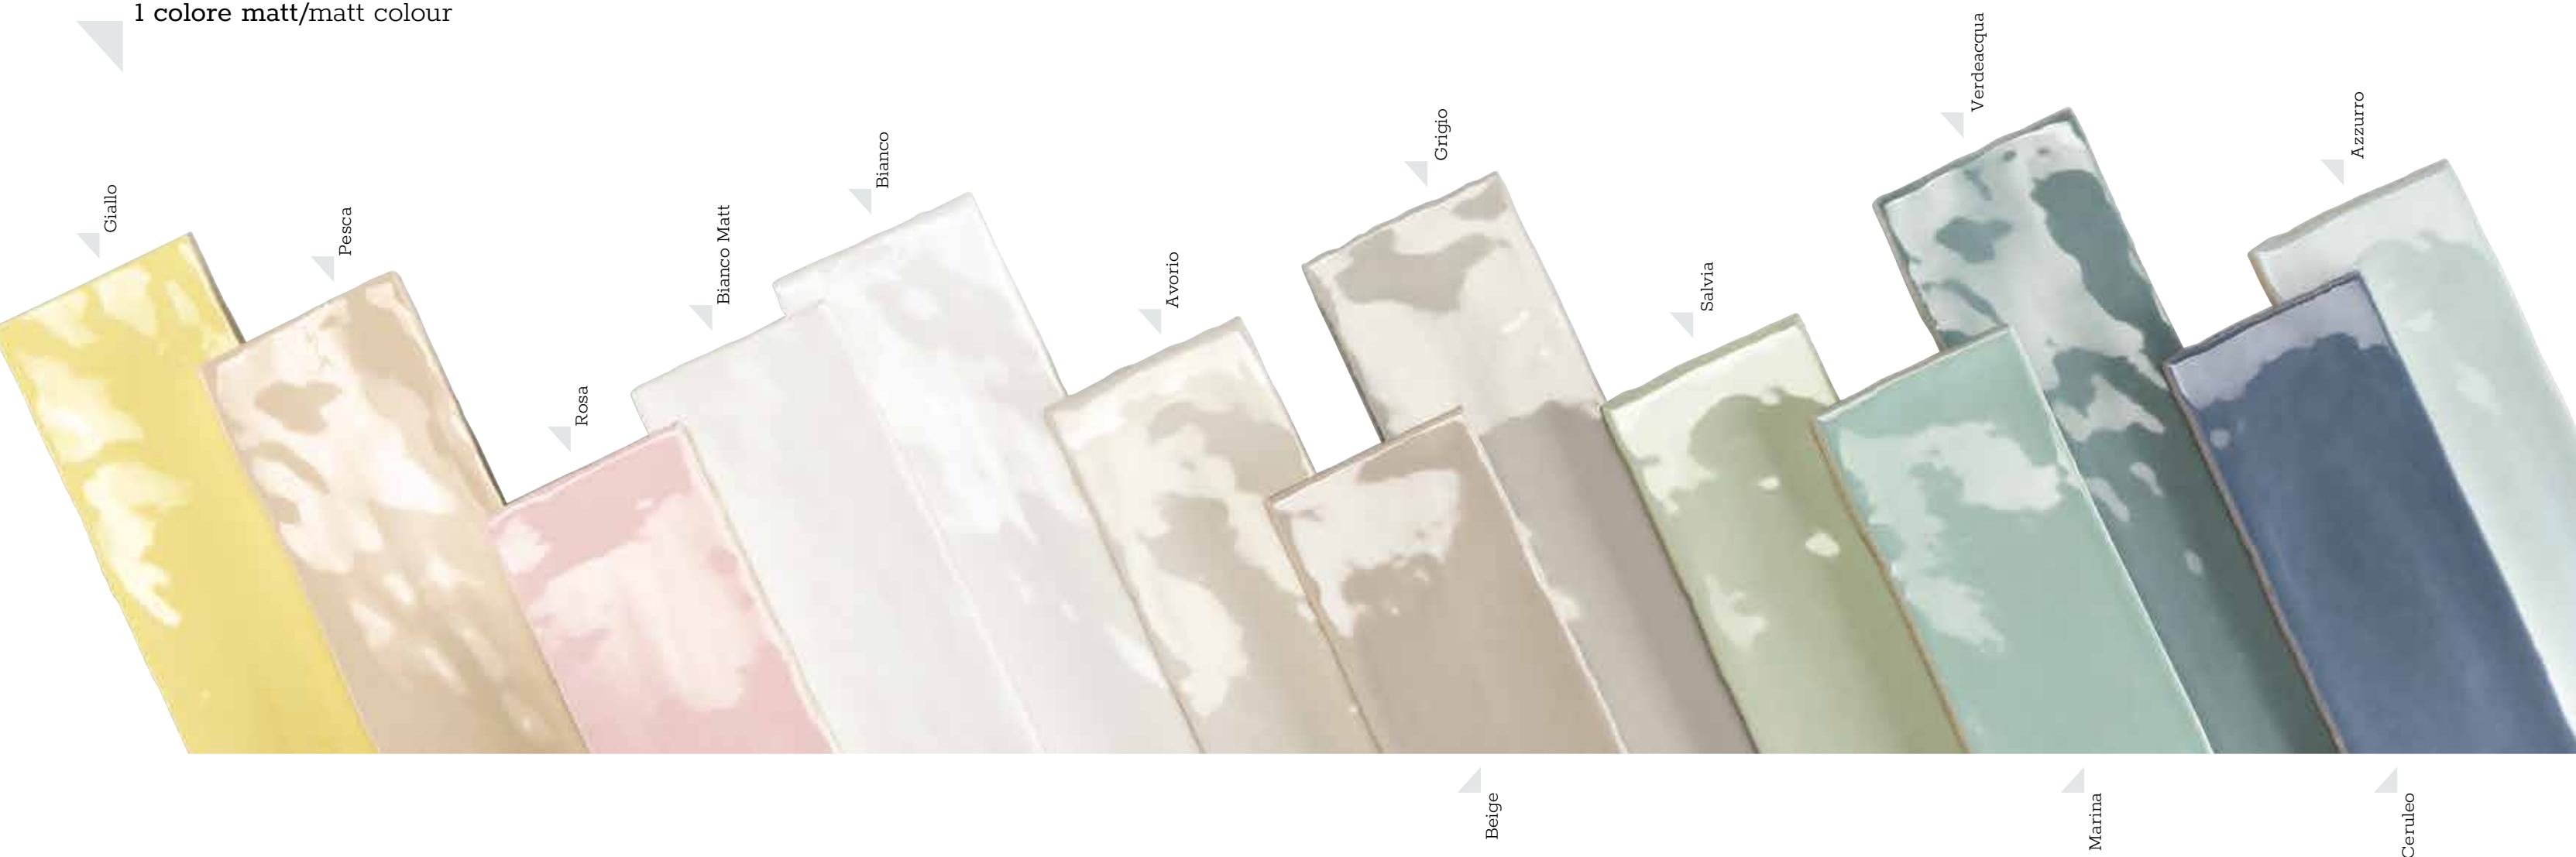

1 colore matt/matt colour

Crayon

- 1
Ceruleo CRA30CE
7,5x30 3"x12"
- 2
Azzurro CRA30AZ
7,5x30 3"x12"

Ceruleo

CRA30CE
7,5x30 3"x12"

Azzurro

CRA30AZ
7,5x30 3"x12"

Grigio

CRA30GR
7,5x30 3"x12"

Verdeacqua

CRA30VE
7,5x30 3"x12"

Marina

CRA30MA
7,5x30 3"x12"

Salvia

CRA30SA
7,5x30 3"x12"

Pesca

CRA30PE
7,5x30 3"x12"

Beige

CRA30BE
7,5x30 3"x12"

Avorio

CRA30AV
7,5x30 3"x12"

Rosa

CRA30RO
7,5x30 3"x12"

Giallo